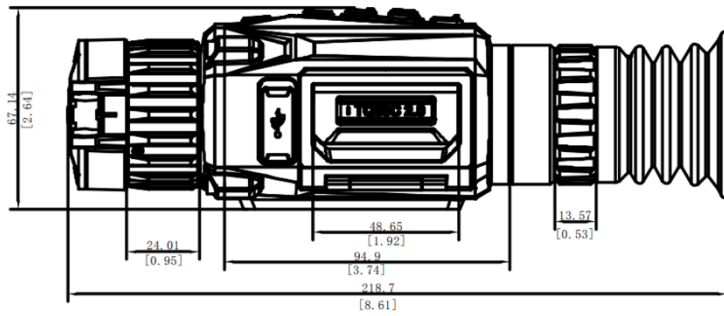

Dimension

Unit: mm [Inch]