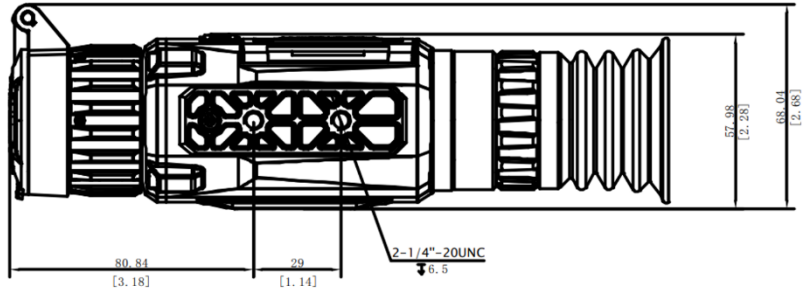

Dimension

Unit: mm [Inch]