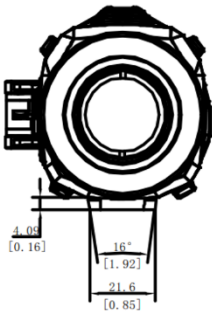

Dimension

Unit: mm [Inch]