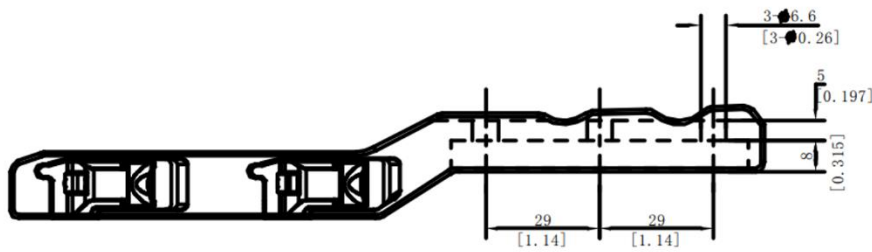

Unit: mm [Inch]