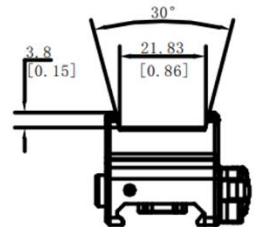

## Specification

THERMAL MODULE	
IMAGE SENSOR	Uncooled Focal Plane Arrays
MAX. RESOLUTION	256 × 192
FRAME RATE	50 Hz
PIXEL INTERVAL	12 μm
NETD	less than 35 mK (25°C, F# = 1.0)
LENS (FOCAL LENGTH)	25 mm
FOCUS KNOB	No
DETECTION RANGE	1200 m
MIN. FOCUSING DISTANCE	0.5 m
APERTURE	F1.0
MAGNIFICATION	3.25 ×
FIELD OF VIEW(H × V), DEGREES/M @100 M	7.03° × 5.28°/12.29 m × 9.22 m
IMAGE DISPLAY	
DISPLAY	1024 × 768, 0.39 inch, OLED
PALETTES	Black hot, white hot, red hot, fusion
FFC (FLAT FIELD CORRECTION) MODE	Auto, Manual, External Correction
EXIT PUPIL	6 mm
EYE RELIEF	45 mm
DIOPTER (RANGE)	-5 D to 5 D
BRIGHTNESS ADJUSTMENT	Yes
TONE ADJUSTMENT	Cold, Warm
SYSTEM	
RECORD VIDEO	On-board video recording
CAPTURE SNAPSHOT	Yes
DIGITAL ZOOM	1x, 2x, 4x, 8x
STANDBY MODE	Yes
STORAGE	Built-in EMMC (16 GB)
PIP	Yes
DPC	Yes

HOTSPOT	Yes
HOT TRACK	Yes
DISTANCE MEASUREMENT	Yes
RECOIL-ACTIVATION RECORDING	Yes
AUDIO RECORDING	Yes
MAX. RECOIL	1000 g/0.4 ms
<b>POWER SUPPLY</b>	
BATTERY TYPE	Replaceable and Rechargeable Li-ion Battery
BATTERY OPERATING TIME	≥ 10 h (25°C, with hotspot off)
TYPE-C POWER SUPPLY	5 VDC, 2 A Supports external power supply
<b>GENERAL</b>	
PROTECTION LEVEL	IP67
DIMENSION	218.7 mm × 67.14 mm × 68.04 mm
WEIGHT	494 g without battery
WORKING TEMPERATURE	-30°C to +55°C (-22°F to 131°F)

# Dimension

Unit: mm [Inch]

Unit: mm [Inch]