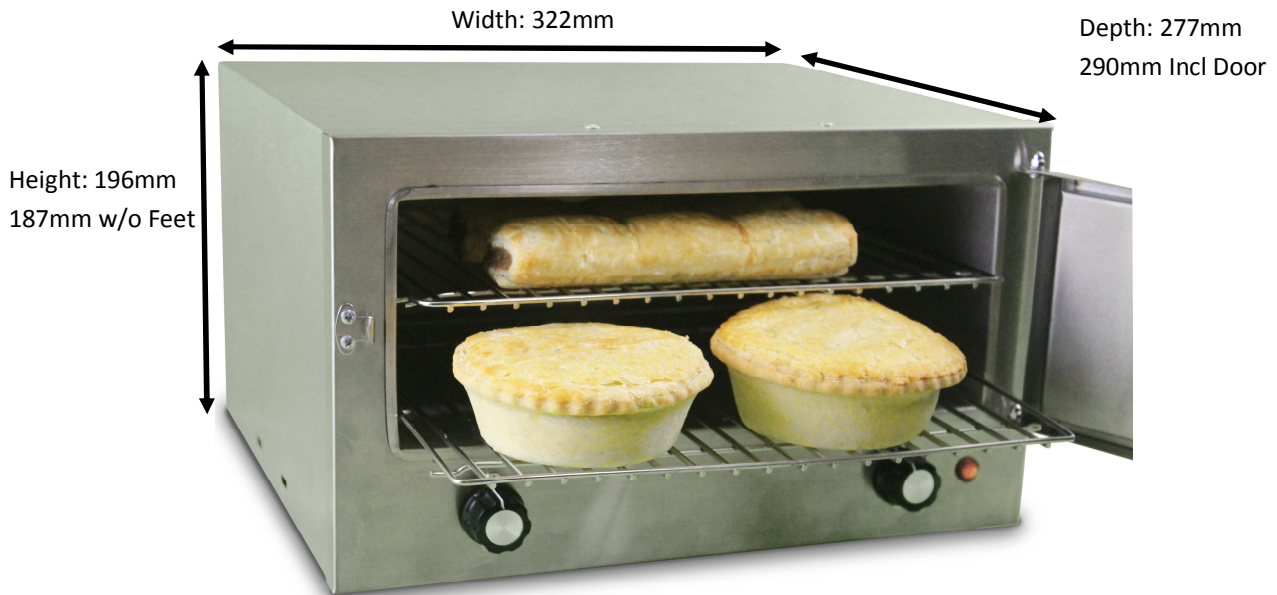

Road CHEF

BY CAMP EASY

Internal Dimensions

Depth: 252mm Width: 270mm Height: 100mm

Sales Box Dimensions

Depth: 371mm Width: 240mm Height: 352mm

Master Carton Dimensions (2 Units)

Depth: 510 x 370 x 410mm 14kgs